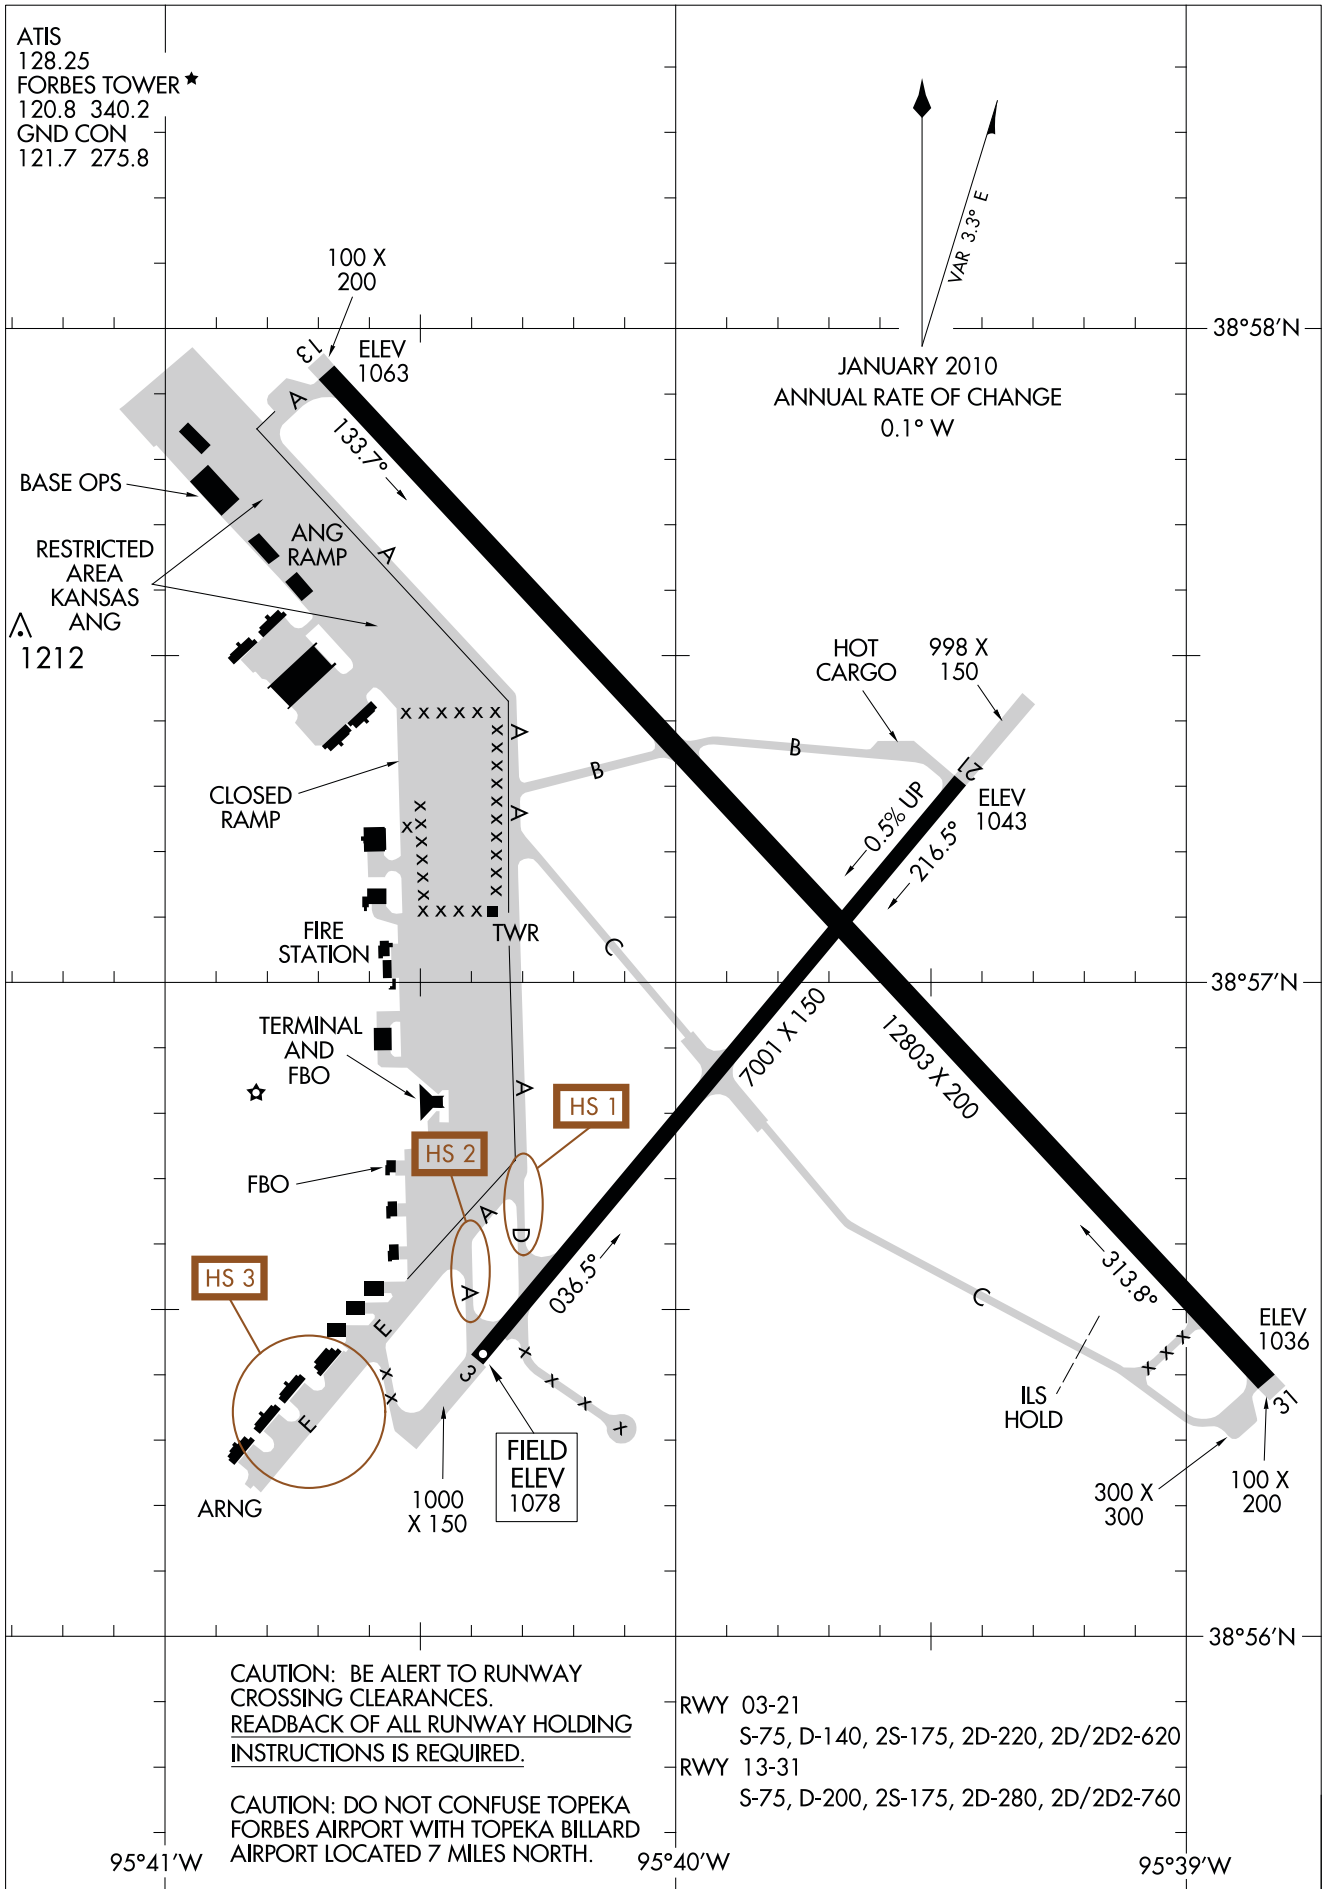

AIRPORT DIAGRAM

AL-424 (FAA)

TOPEKA/FORBES FIELD (FOE)

TOPEKA, KANSAS

NC-2, 04 APR 2013 to 02 MAY 2013

NC-2, 04 APR 2013 to 02 MAY 2013

AIRPORT DIAGRAM

TOPEKA, KANSAS

TOPEKA/FORBES FIELD (FOE)